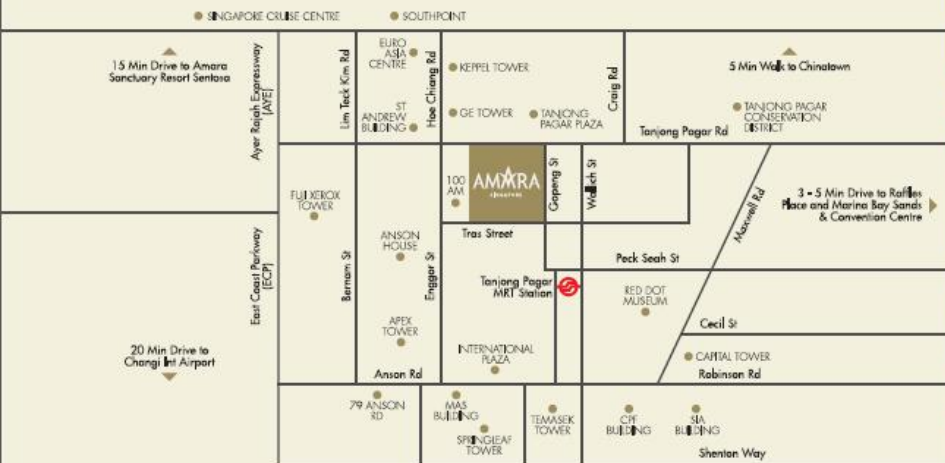

## Amara Singapore

The 392-room Amara Singapore is the flagship hotel of Amara Hotels & Resorts. Strategically located next to Tanjong Pagar MRT station in the thriving Central Business District, the hotel is within walking distance to fascinating Chinatown, the Tanjong Pagar Conservation District, key office towers, foreign and local banks, post offices, shops, as well as dining and entertainment establishments.

Amara Singapore  
& 100 AM Facade